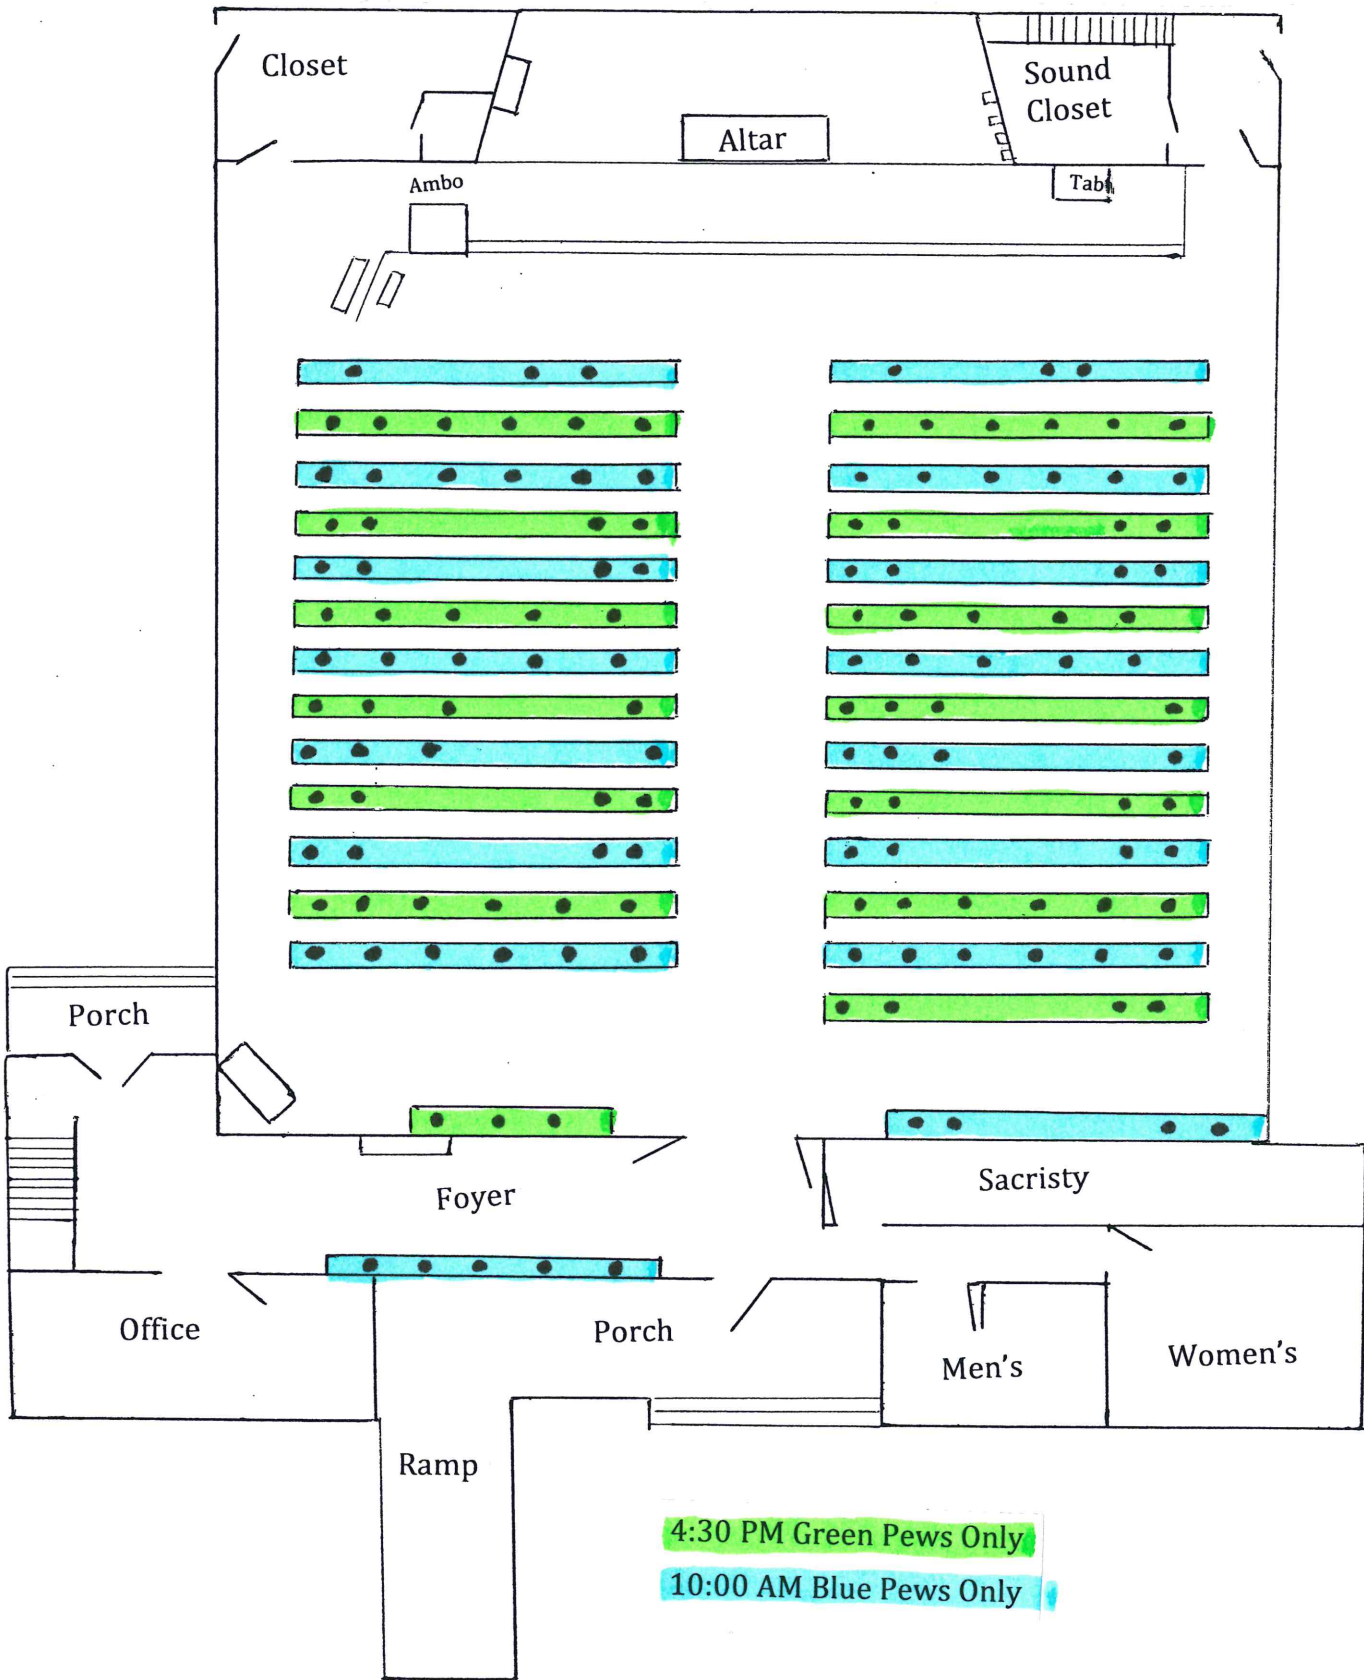

St. Teresa Church  
Rockford, OH

**THIS IS NOT AN ACTUAL SEATING CHART, but a SAMPLE of- Social Distancing Seating**

4:30 PM Green Pews Only

10:00 AM Blue Pews Only

**Please Keep 6 feet distance between families/individuals**